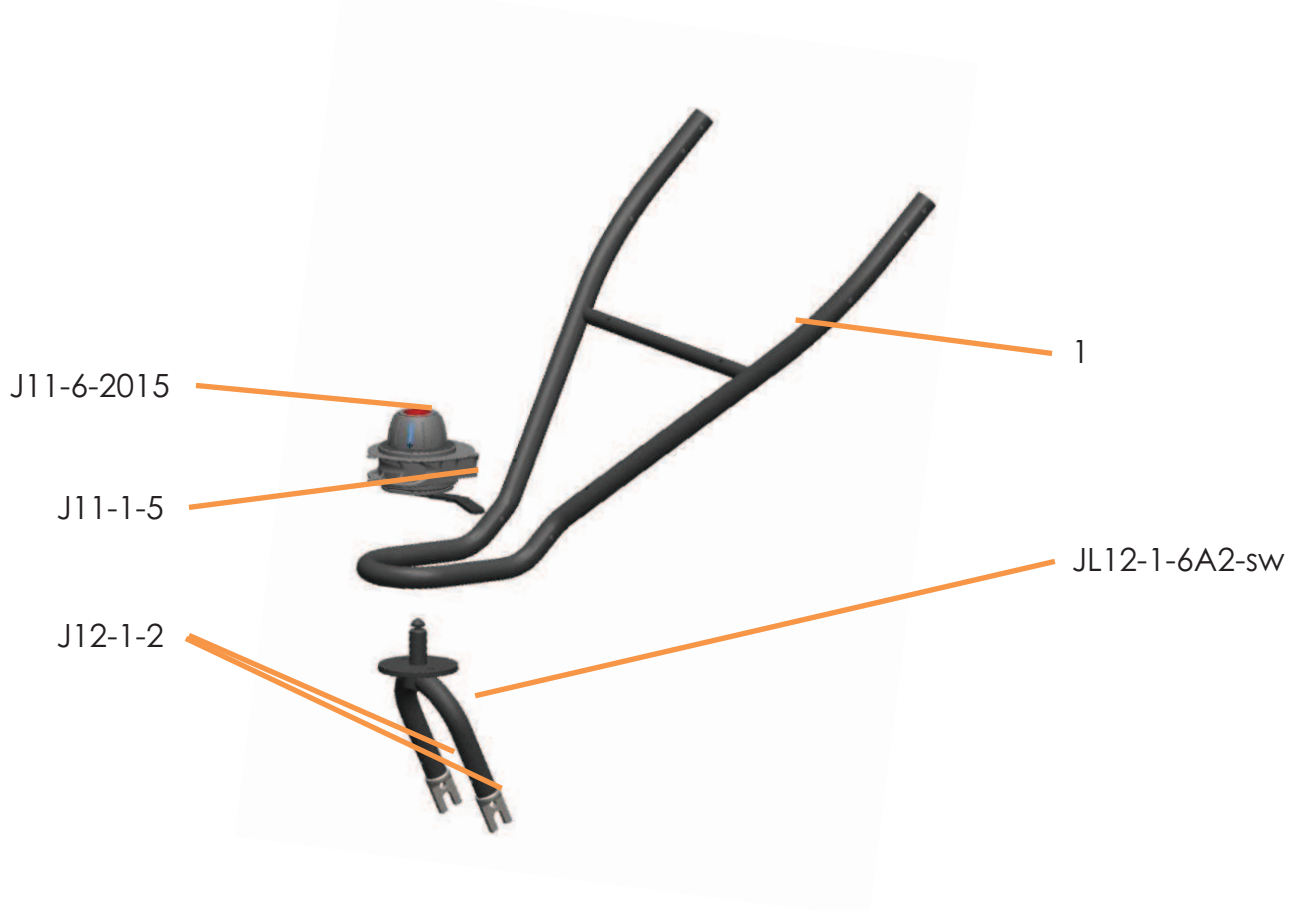

JT8 - Joggster Trail -Vorderrahmen -front frame

Artikel/Article	Beschreibung/Description	Unit
JL8-1	Trail - Vorderrahmen Trail - front frame	Stck
J11-6-2015	Trail/Adventure - Aufnahme Vorderradgabel Twist Trail/Adventure - collet for front fork Twist	Stck
J12-1-2	Adventure/Trail/Sport - Achsaufnahmen Vorderrad Adventure/Trail/Sport - axel mounting front wheel	Set
J11-1-5	Trail/Adventure - Montagematerial Vorderradaufnahme Trail/Adventure - instalation material front fork socket	Set
JL12-1-6A2-sw	Trail - Vorderradgabel Trail - front fork Twist	Stck