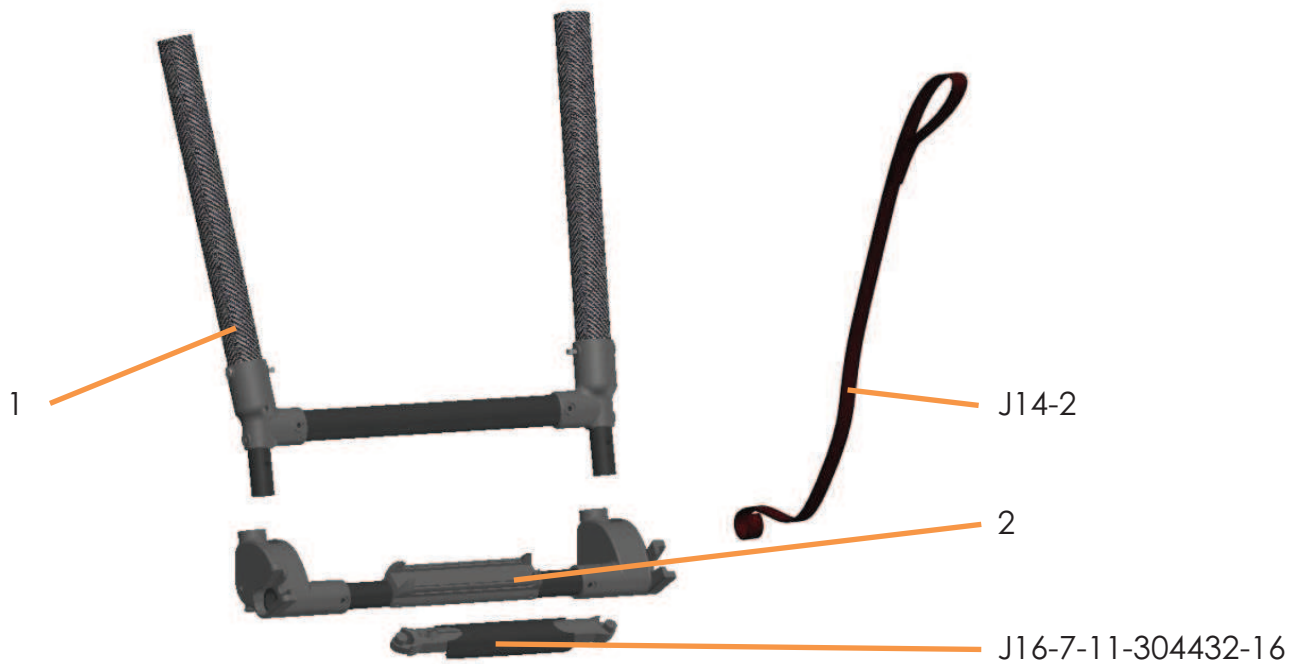

JT9 / JS9 - Jogger Trail / Jogger Sport - Hinterrahmen - Rear frame

Artikel/Article	Beschreibung/Description	Unit
JL9-1-sw	Trail/Sport - Hinterrahmen mit Carbon-Rohren Trail/Sport - rear frame with carbon tubes	Stck
JL9-2-sw	Trail/Sport - Hinterachse für 12 und 16 Zoll Trail/Sport - rear wheel axle for 12 and 16 inch	Stck
J14-2	Sicherheitsschlaufe safety loop	Stck
J16-7-11-304432-16	M-Brake Abdeckung + 2 Schieber + Feder cover M-brake	Set