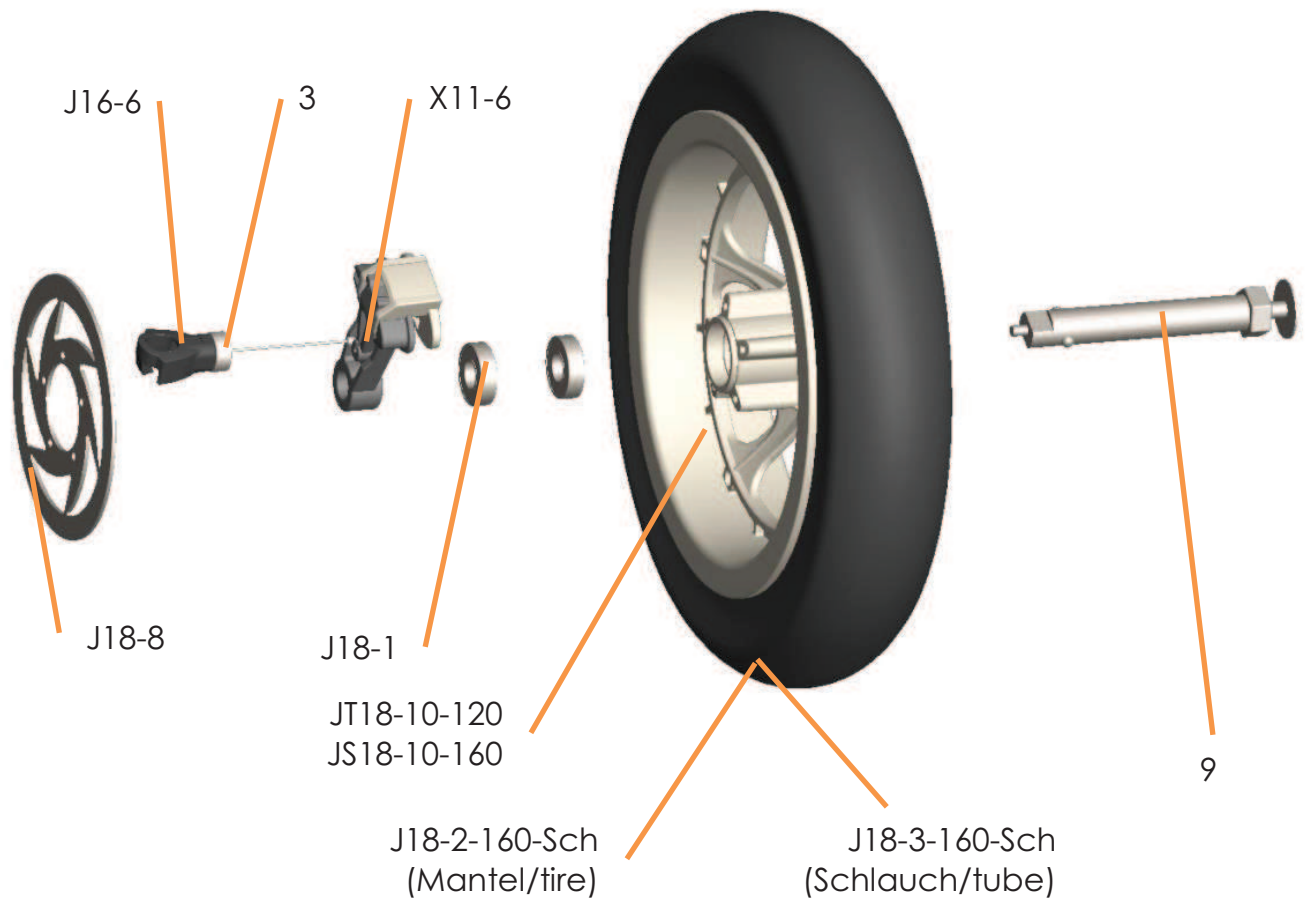

JT18 / JS18 - Jogger Trail / Jogger Sport - Hinterrad - rear wheel

Artikel/Article	Beschreibung/Description	Unit
J18-8	Bremsscheibe brake disk	Stck
JL18-3	Trail/Sport - Bremsseil mit Haken Trail/Sport - brake wire with hook	Stck
JT18-10-120	Trail - 12 Zoll Hinterrad Luftkammer+ Bremsscheibe Trail - 12inch rearwheel air chamber+ discbrake	Stck
JS18-10-160	Sport - 16 Zoll Hinterrad, komplet Sport - 16 inch rear wheel, complete	Set
JL18-9	Trail - Quickachse für Kunststoffelge (kurz) Trail - quick axle for plastic rim (short)	Stck
J18-1	Kugellager Alufelgen und 12 Kunststoffelgen ball bearing aluminium and 12 inch plastic rim	Stck
J18-2-160-Sch	16 Zoll Mantel - Schwalbe 16inch tire - Schwalbe	Stck
J18-3-160-Sch	16 Zoll Schlauch - Schwalbe 16inch tube - Schwalbe	Stck
J16-6	Haken für Bremsseil M-Brake hook for brake wire M-brake	Stck
X11-6	Bremssattel Kunststoffelgen brake shoe - plastic rims	Stck