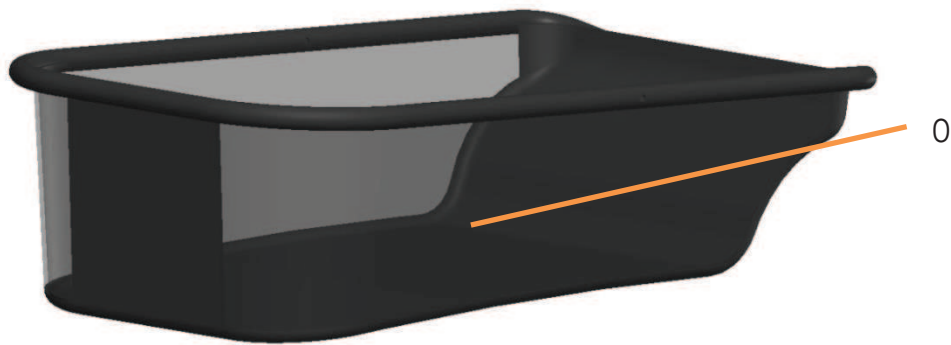

Life begins outdoors

JT4 / JS4 - Jogger Trail / Jogger Sport - Korb/basket

Artikel/Article	Beschreibung/Description	Unit
JT4-0	Trail/Sport - Korb Trail/Sport - basket	Stck