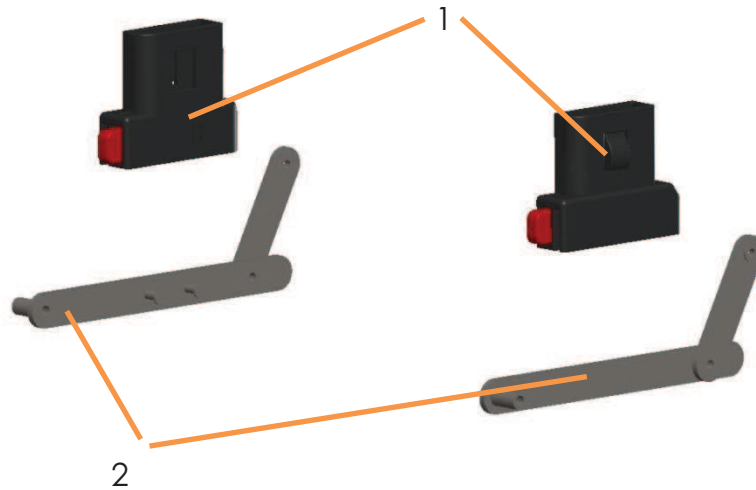

JT8 - Joggster Trail -Vorderrahmen -front frame

Artikel/Article	Beschreibung/Description	Unit
JL8-1	Trail - Vorderrahmen Trail - front frame	Stck
J11-6-2015	Trail/Adventure - Aufnahme Vorderradgabel Twist Trail/Adventure - collet for front fork Twist	Stck
J12-1-2	Adventure/Trail/Sport - Achsaufnahmen Vorderrad Adventure/Trail/Sport - axel mounting front wheel	Set
J11-1-5	Trail/Adventure - Montagematerial Vorderradaufnahme Trail/Adventure - instalation material front fork socket	Set
JL12-1-6A2-sw	Trail - Vorderradgabel Trail - front fork Twist	Stck

JT9 / JS9 - Jogger Trail / Jogger Sport - Hinterrahmen - Rear frame

Artikel/Article	Beschreibung/Description	Unit
JL9-1-sw	Trail/Sport - Hinterrahmen mit Carbon-Rohren Trail/Sport - rear frame with carbon tubes	Stck
JL9-2-sw	Trail/Sport - Hinterachse für 12 und 16 Zoll Trail/Sport - rear wheel axle for 12 and 16 inch	Stck
J14-2	Sicherheitsschlaufe safety loop	Stck
J16-7-11-304432-16	M-Brake Abdeckung + 2 Schieber + Feder cover M-brake	Set

Life begins outdoors

**JT10 / JS10 - Joggster Trail / Joggster Sport -
Basisadapter - basic adapter**

Artikel/Article	Beschreibung/Description	Unit
JL10-1	Adventure/Trail/Sport - Gestelladapter Adventure/Trail/Sport - frame adapter	Set
JL10-2-sw	Joggster Sport - Bandeisen Joggster Sport - adapter bar	Stck
JT10-2	Joggster Trail - Bandeisen Joggster Trail - adapter bar	Stck
JL10-3-sw	Trail/Sport - Montagematerial für Bandeisen Trail/Sport - mounting material	Stck