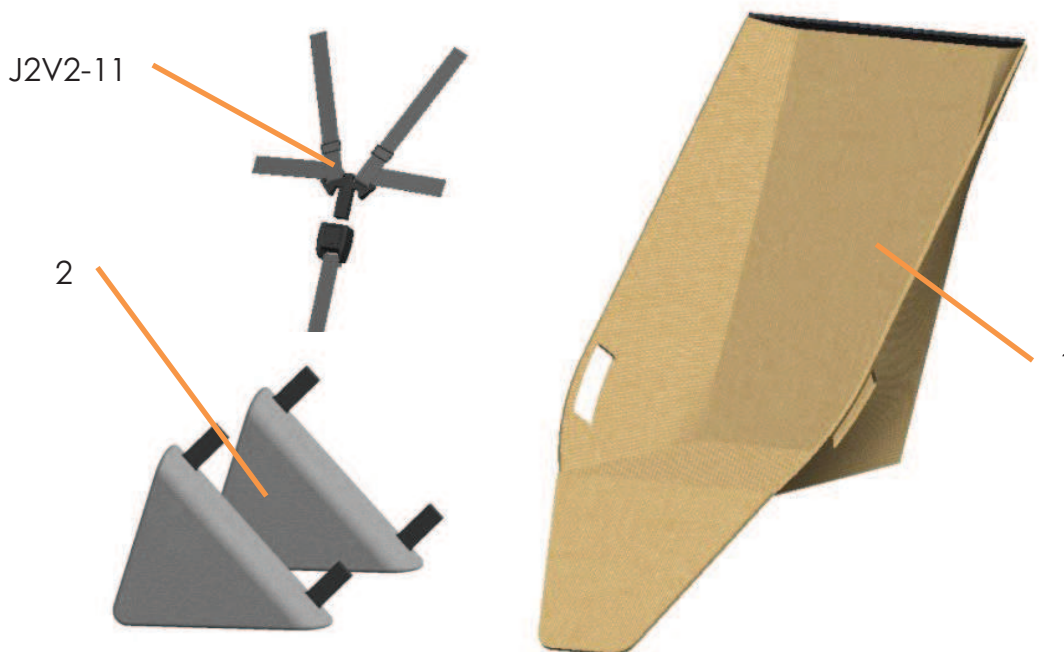

Life begins outdoors

Joggster Trail / Joggster Sport

JT2 / JS2 - Joggster Trail / Joggster Sport - Sitz/seat

- 3: Gurtpolster – shoulder pad
 4: Rückenplatte – backrest plate
 5: Druckknopfset – push button set
- JA2-4: Kopfpolster – head part

Artikel/Article	Beschreibung/Description	Unit
JT2-1-colour	Joggster Trail - Sitzbezug Sportversion ohne Gurtpolster Joggster Trail - seat sport version without shoulder pad	Stck
JS2-1-colour	Joggster Sport - Sitzbezug Sportversion ohne Gurtpolster Joggster Sport - seat sport version without shoulder pad	Stck
JT2-2-310	Trail/Sport - Seitentaschen Trail/Sport - side pocket	Set
JA2-3-colour	Adventure/Trail/Sport - Gurtpolster Adventure/Trail/Sport - shoulder pad	Set
J2V2-11	5-Punkt Gurt 5-point harness	Set
JA2-4-colour	Adventure/Trail/Sport – Kopfpolster Adventure/Trail/Sport – head part	Stck
JL2-4	Joggster Trail - Rückenplatte - Bandverstellung Joggster Trail - backrest plate	Stck
JL2-5-sw	Trail/Sport - Druckknopfset Trail/Sport - pushbutton set	Set