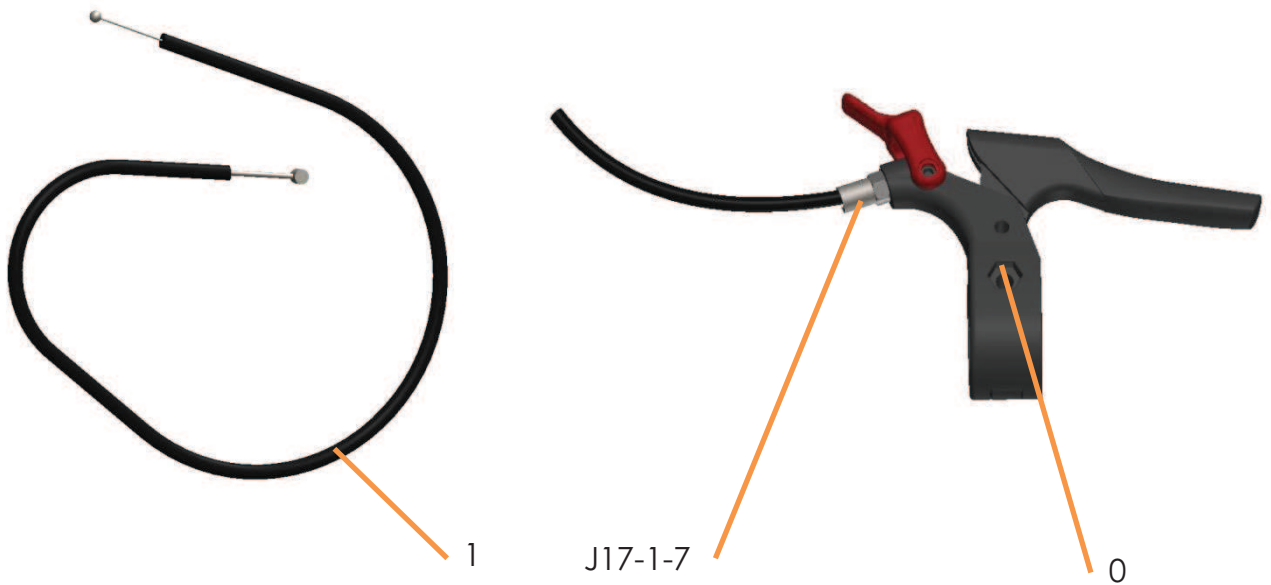

Life begins outdoors

JT12 / JS12 - Joggster Trail / Joggster Sport - Korbrahmen - basket frame

Artikel/Article	Beschreibung/Description	Unit
JL12-0-sw	Trail/Sport - Korbrahmen + Anbauteile Trail/Sport - basket frame brace	Stck
JL12-2	Trail/Sport - Korbrahmenstrebe Trail/Sport - basket frame brace	Stck
JL12-3-sw	Trail/Sport - Montagmaterial für Korbrahmen Trail/Sport - basket frame mounting material	Stck

Life begins outdoors

**JT17 / JS17 - Joggster Trail / Joggster Sport -
Handbremshebel - brake lever**

Artikel/Article	Beschreibung/Description	Unit
JL17-0	Handbremshebel 2014 - Rechtshänder brake lever 2014 - right handed	Stck
JL17-1	Trail/Sport – Bremszug - 146/159 Trail/Sport - brake cable - 146/159	Stck
J17-1-7	Stellring für Bremse screw set for brake lever	Set