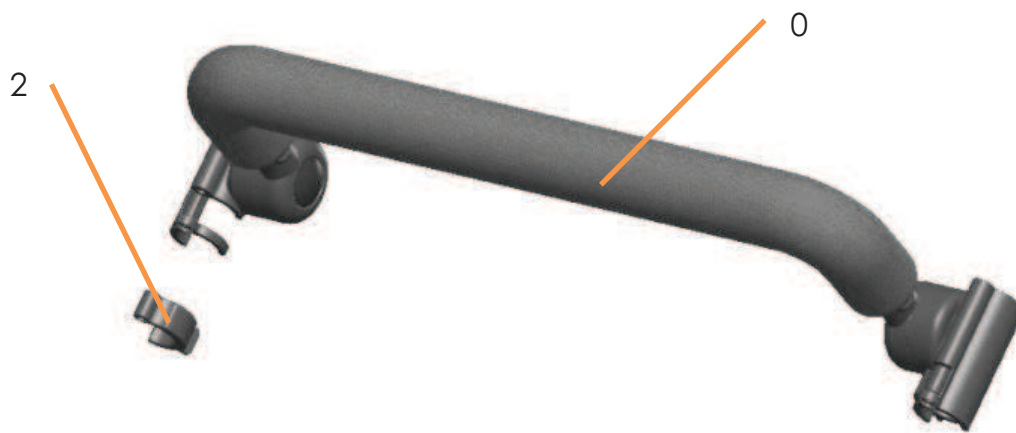

Life begins outdoors

JT4 / JS4 - Jogger Trail / Jogger Sport - Korb/basket

Artikel/Article	Beschreibung/Description	Unit
JT4-0	Trail/Sport - Korb Trail/Sport - basket	Stck

Life begins outdoors

JT5 / JS5 - Jogger Trail / Jogger Sport – Bauchbügel /bumperbar

Artikel/Article	Beschreibung/Description	Unit
JT5-0-310	Trail/Sport - Bauchbügel Trail/Sport - Bumper bar	Stck
JL5-2	Trail/Sport - Clip für Bauchbügel + Montagematerial Trail/Sport - clip for bumper bar + installation material	Stck