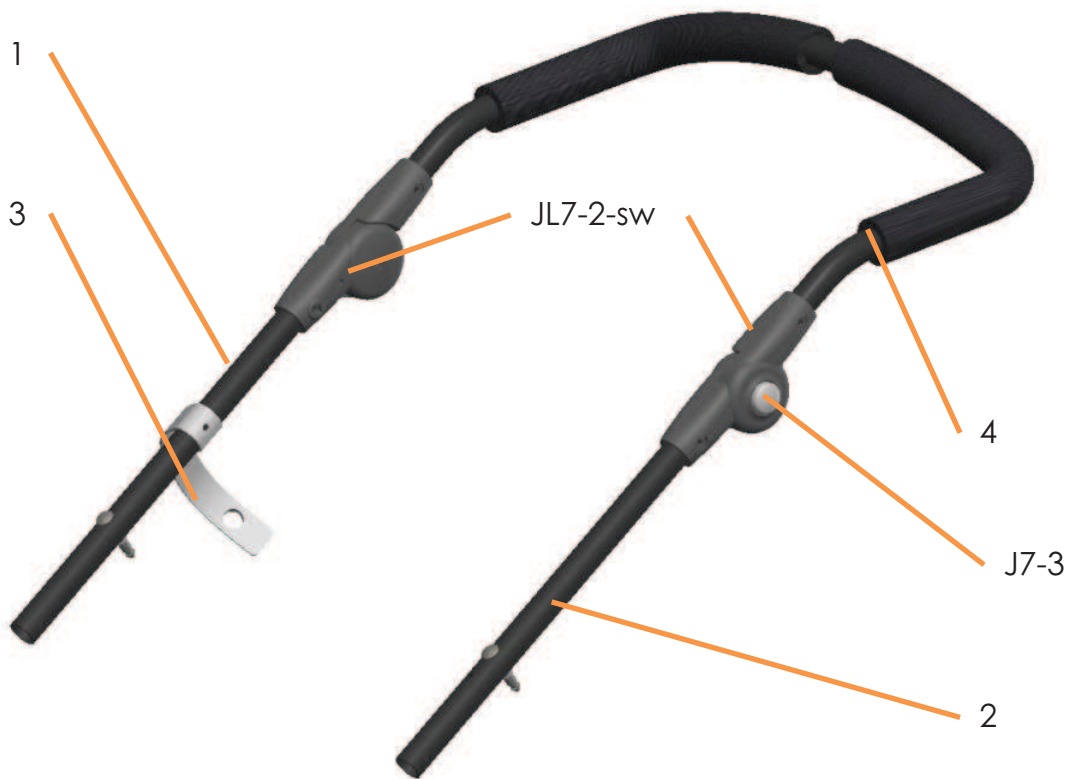

Life begins outdoors

JT4 / JS4 - Jogger Trail / Jogger Sport - Korb/basket

Artikel/Article	Beschreibung/Description	Unit
JT4-0	Trail/Sport - Korb Trail/Sport - basket	Stck

Life begins outdoors

JT5 / JS5 - Jogger Trail / Jogger Sport – Bauchbügel /bumperbar

Artikel/Article	Beschreibung/Description	Unit
JT5-0-310	Trail/Sport - Bauchbügel Trail/Sport - Bumper bar	Stck
JL5-2	Trail/Sport - Clip für Bauchbügel + Montagematerial Trail/Sport - clip for bumper bar + installation material	Stck

JT6 / JS6 - Jogger Trail / Jogger Sport - Sitz-Rahmen/seat-frame

Artikel/Article	Beschreibung/Description	Unit
JL6-1	Trail/Sport - Strebe A-Rahmen + Transportsicherung Trail/Sport - brace A-frame incl. transportation lock	Stck
JL6-2	Trail/Sport - Strebe A-Rahmen Trail/Sport - brace A-frame	Stck
JL6-3	Trail/Sport - Transportsicherung Trail/Sport - transportation lock	Stck
JL6-4	Trail/Sport - Schiebegriff Trail/Sport - push bar	Stck
JT6-4-Prem	Trail/Sport - PU Schiebegriff Premium Trail/Sport - PU push bar Premium	Stck
JL7-2-sw	Trail/Sport - Höhenversteller + Montagematerial (2 Stck) Trail/Sport - high adjustment + mounting material (2pcs)	Set
J7-3	Adventure/Trail/Sport - Kappe für Höhenversteller Adventure/Trail/Sport - button for height adjustment	Stck