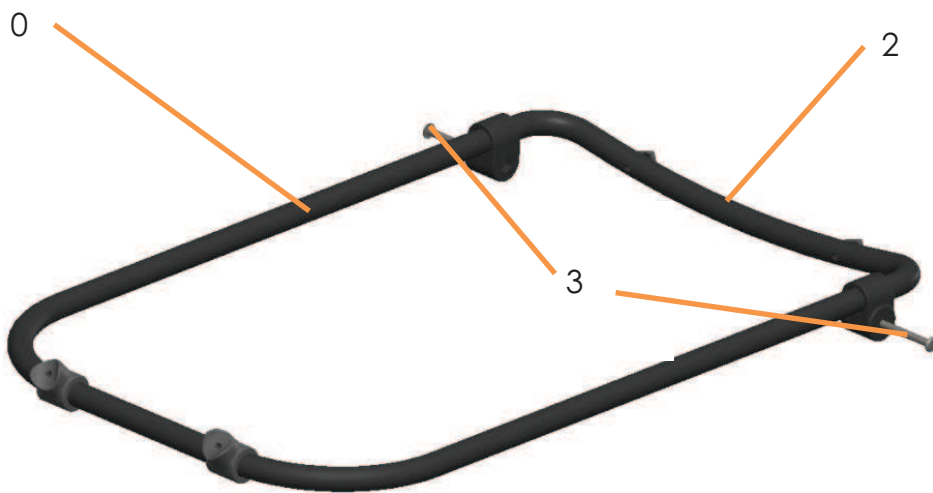

Life begins outdoors

**JT10 / JS10 - Joggster Trail / Joggster Sport -
Basisadapter - basic adapter**

Artikel/Article	Beschreibung/Description	Unit
JL10-1	Adventure/Trail/Sport - Gestelladapter Adventure/Trail/Sport - frame adapter	Set
JL10-2-sw	Joggster Sport - Bandeisen Joggster Sport - adapter bar	Stck
JT10-2	Joggster Trail - Bandeisen Joggster Trail - adapter bar	Stck
JL10-3-sw	Trail/Sport - Montagematerial für Bandeisen Trail/Sport - mounting material	Stck

Life begins outdoors

JT11 / JS11 - Joggster Trail / Joggster Sport - Faltgelenk - folding hinge

Artikel/Article	Beschreibung/Description	Unit
JL11-1-sw	Trail/Sport – Faltgelenk links + Montagematerial Trail/Sportl - folding hinge left + mounting material	Stck
JL11-2-sw	Trail/Sport – Faltgelenk rechts + Montagematerial Trail/Sport - folding hinge right + mounting material	Stck

Life begins outdoors

JT12 / JS12 - Joggster Trail / Joggster Sport - Korbrahmen - basket frame

Artikel/Article	Beschreibung/Description	Unit
JL12-0-sw	Trail/Sport - Korbrahmen + Anbauteile Trail/Sport - basket frame brace	Stck
JL12-2	Trail/Sport - Korbrahmenstrebe Trail/Sport - basket frame brace	Stck
JL12-3-sw	Trail/Sport - Montagmaterial für Korbrahmen Trail/Sport - basket frame mounting material	Stck