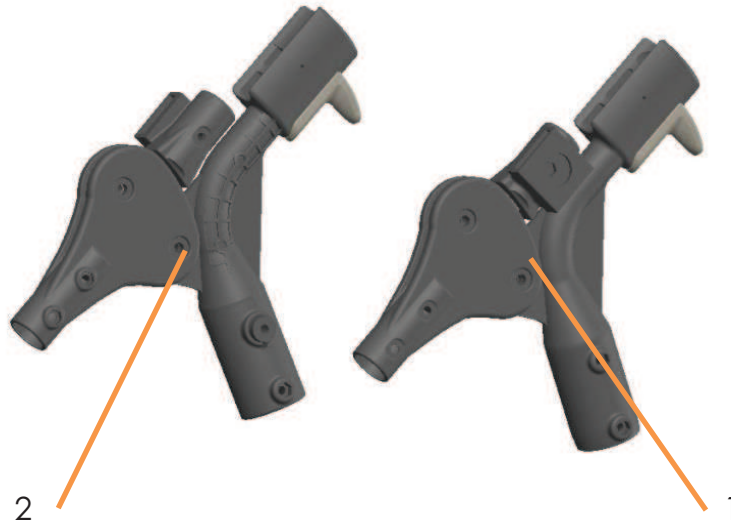

JT9 / JS9 - Jogger Trail / Jogger Sport - Hinterrahmen - Rear frame

Artikel/Article	Beschreibung/Description	Unit
JL9-1-sw	Trail/Sport - Hinterrahmen mit Carbon-Rohren Trail/Sport - rear frame with carbon tubes	Stck
JL9-2-sw	Trail/Sport - Hinterachse für 12 und 16 Zoll Trail/Sport - rear wheel axle for 12 and 16 inch	Stck
J14-2	Sicherheitsschlaufe safety loop	Stck
J16-7-11-304432-16	M-Brake Abdeckung + 2 Schieber + Feder cover M-brake	Set

Life begins outdoors

**JT10 / JS10 - Joggster Trail / Joggster Sport -
Basisadapter - basic adapter**

Artikel/Article	Beschreibung/Description	Unit
JL10-1	Adventure/Trail/Sport - Gestelladapter Adventure/Trail/Sport - frame adapter	Set
JL10-2-sw	Joggster Sport - Bandeisen Joggster Sport - adapter bar	Stck
JT10-2	Joggster Trail - Bandeisen Joggster Trail - adapter bar	Stck
JL10-3-sw	Trail/Sport - Montagematerial für Bandeisen Trail/Sport - mounting material	Stck

Life begins outdoors

JT11 / JS11 - Joggster Trail / Joggster Sport - Faltgelenk - folding hinge

Artikel/Article	Beschreibung/Description	Unit
JL11-1-sw	Trail/Sport – Faltgelenk links + Montagematerial Trail/Sportl - folding hinge left + mounting material	Stck
JL11-2-sw	Trail/Sport – Faltgelenk rechts + Montagematerial Trail/Sport - folding hinge right + mounting material	Stck