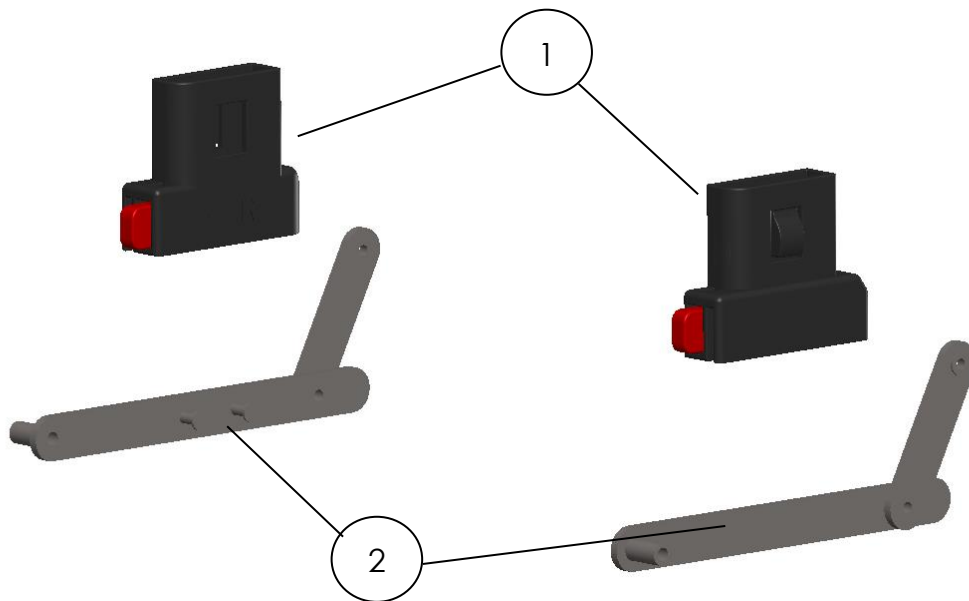

1. 3: Montagematerial an Rahmen
   mounting material for frame

Artikel/Article	Beschreibung/Description	Unit
JL10-1	Gestelladapter für Tragsysteme + MM frame adapter for carrier systems + mm	Set
JL10-2	Bandeisen für Jogger lite (re. + li.) steel bar for Jogger lite (ri. + le.)	Set
JL10-3	Montagematerial für Bandeisen Jogger lite Mounting material for steel bar Jogger lite	Set