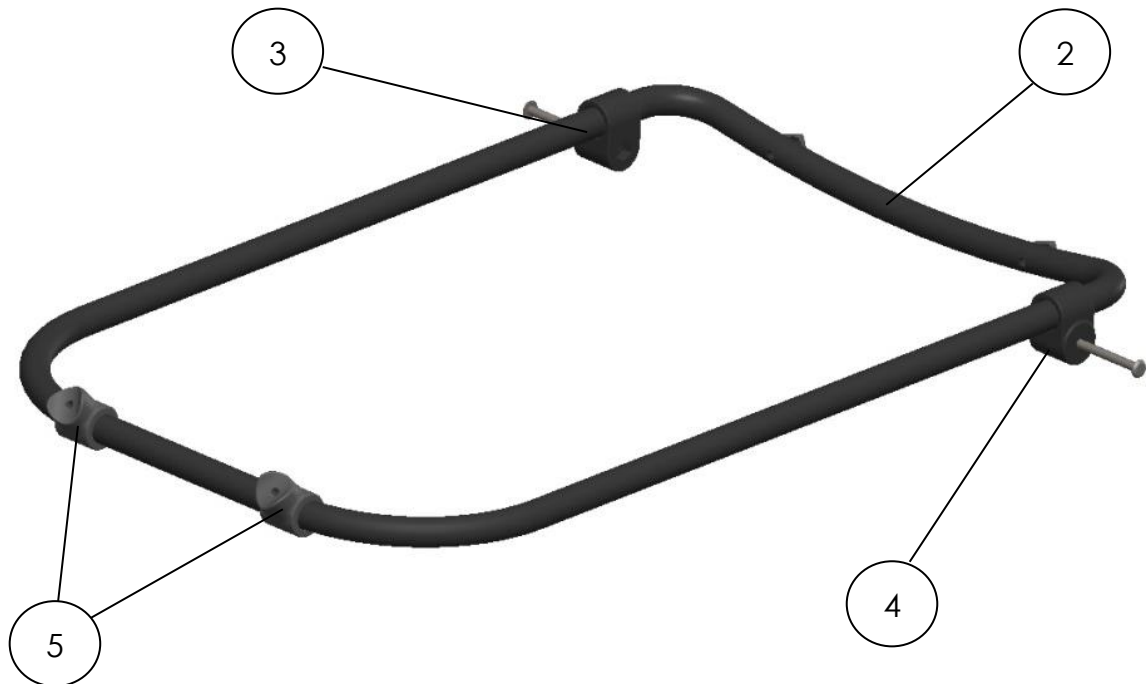

Artikel/Article	Beschreibung/Description	Unit
JL12-0	Korbrahmen Jogg lite komplett inkl. MM <i>Basketframe Jogg lite complete incl. MM</i>	Stck
JL12-2	Hintere Korbrahmenstrebe Jogg lite <i>rear tube for basket frame Jogg lite</i>	Stck
JL12-3	Korbhalter und Montagematerial rechte Seite <i>basket holder and mounting material right side</i>	Set
JL12-4	Korbhalter und Montagematerial linke Seite <i>basket holder and mounting material left side</i>	Set
JL12-5	Plastikhalterungen zu Vorderahmen + MM <i>Plastic parts to front frame + mm</i>	Set