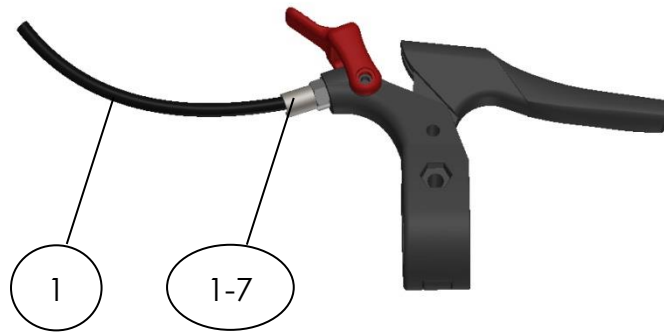

Artikel/Article	Beschreibung/Description	Unit
JL17-0	Handbremshebel 2014 JOGGSTER/TWINNER rechtshänder <i>brake lever 2014 JOGGSTER/TWINNER, righthandhand</i>	Stck
JL17-1	Bremsseil Jogg lite <i>Brake wire Jogg lite</i>	Stck
J17-1-7	Schraubenset für Bremshebel JOGG+TWIN <i>screw set for brake lever JOGG+TWIN</i>	Set