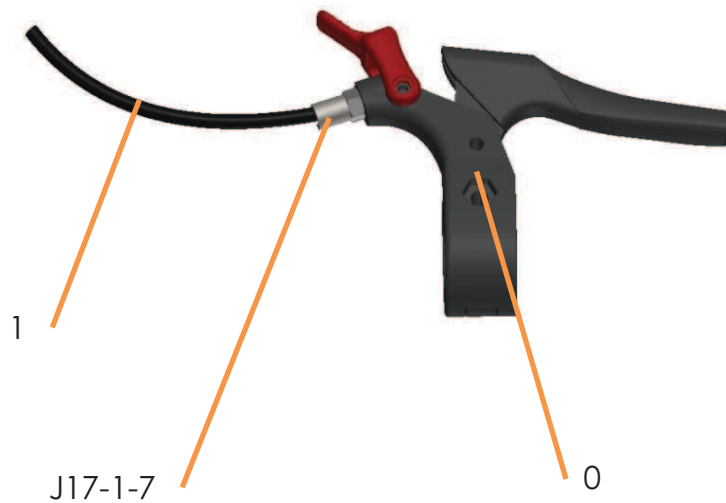

Artikel/Article	Beschreibung/Description	Unit
JL17-0	Handbremshebel 2014 - Rechtshänder brake lever 2014 - right handed	Stck
JL17-1	lite - Bremszug lite - brake cable - 146/159	Stck
J17-1-7	Stellring für Bremse screw set for brake lever	Set