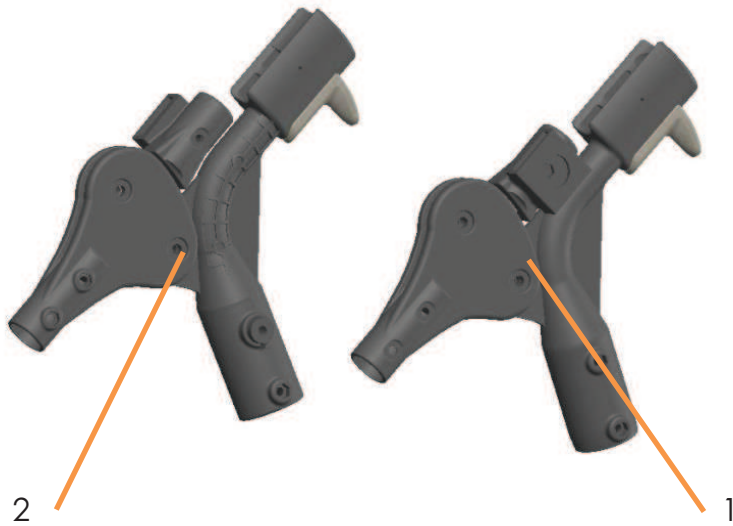

Artikel/Article	Beschreibung/Description	Unit
JL11-1-sw	lite - Faltgelenk + Montagematerial lite - folding hinge left + mounting material	Stck
JL11-2-sw	lite - Faltgelenk + Montagematerial lite - folding hinge right + mounting material	Stck