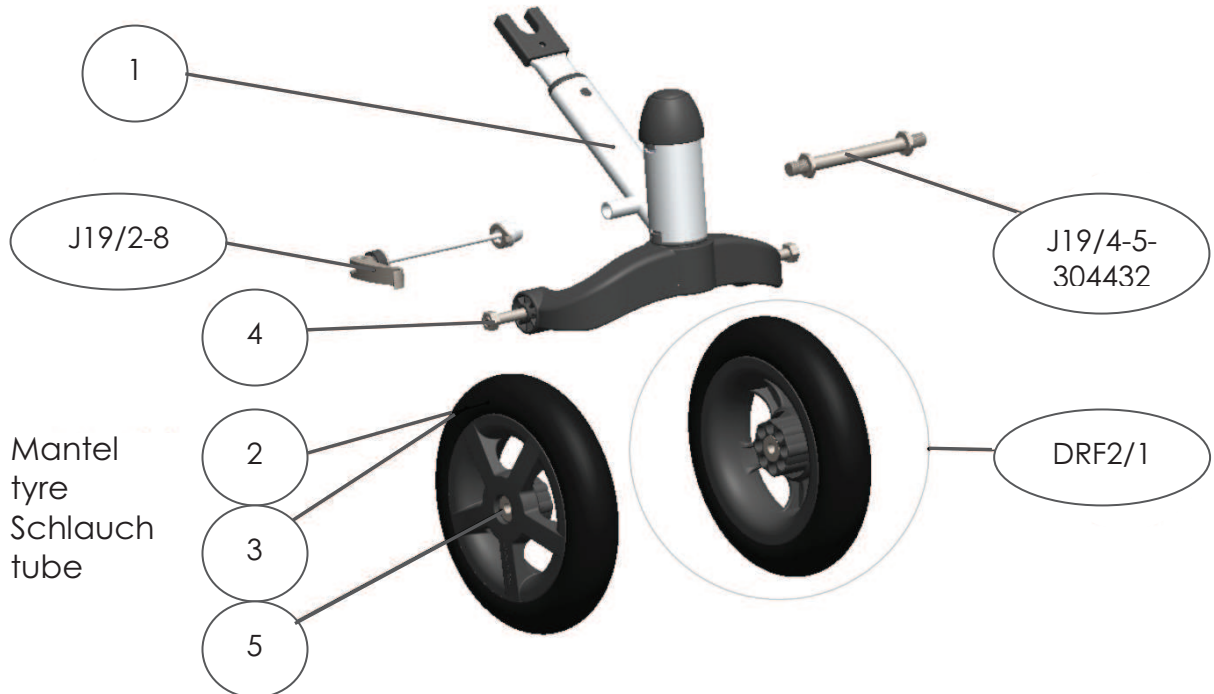

TFK Ersatzteilkatalog
TFK spare part catalogue

04/2016

DRNF - T-08/DR-F - optionales Drehrad/optional swivel wheel

| Artikel/Article | Beschreibung/Description | Unit |
|-----------------|---|------|
| J19-2-8 | Schnellspanachse Vorderrad ohne J19-4&5 quick release axle front wheel without J19-4&5 | Stck |
| J19-4-5-304432 | Achse für 8" und 10" Vorderrad - Kunststoff Axle for 8" and 10" front wheel - plastic | Stck |
| DRNF-1 | Drehrad - Rahmen + Montagematerial swivel wheel - frame + installation material | Set |
| DRNF-1-sw | Drehrad - Rahmen + Montagematerial swivel wheel - frame + installation material | Set |
| DRNF-4 | Drehrad - Mutter für Drehachse swivel wheel - nut for axle | Stck |
| DRNF-5 | Kugellager 8 zoll + 6 zoll ball bearing 8inch + 6inch | Stck |
| DRF2-1-080 | Drehrad - 8 Zoll Luftbereifung swivel wheel - 8inch wheel | Stck |
| J19-2-080-Ru | 8 zoll Mantel - Rubena 8inch tyre - Rubena | Stck |
| J19-3-080-Ru | 8 zoll Schlauch - Rubena - gewinkeltes Ventil 8inch tube - Rubena - bent valve | Stck |